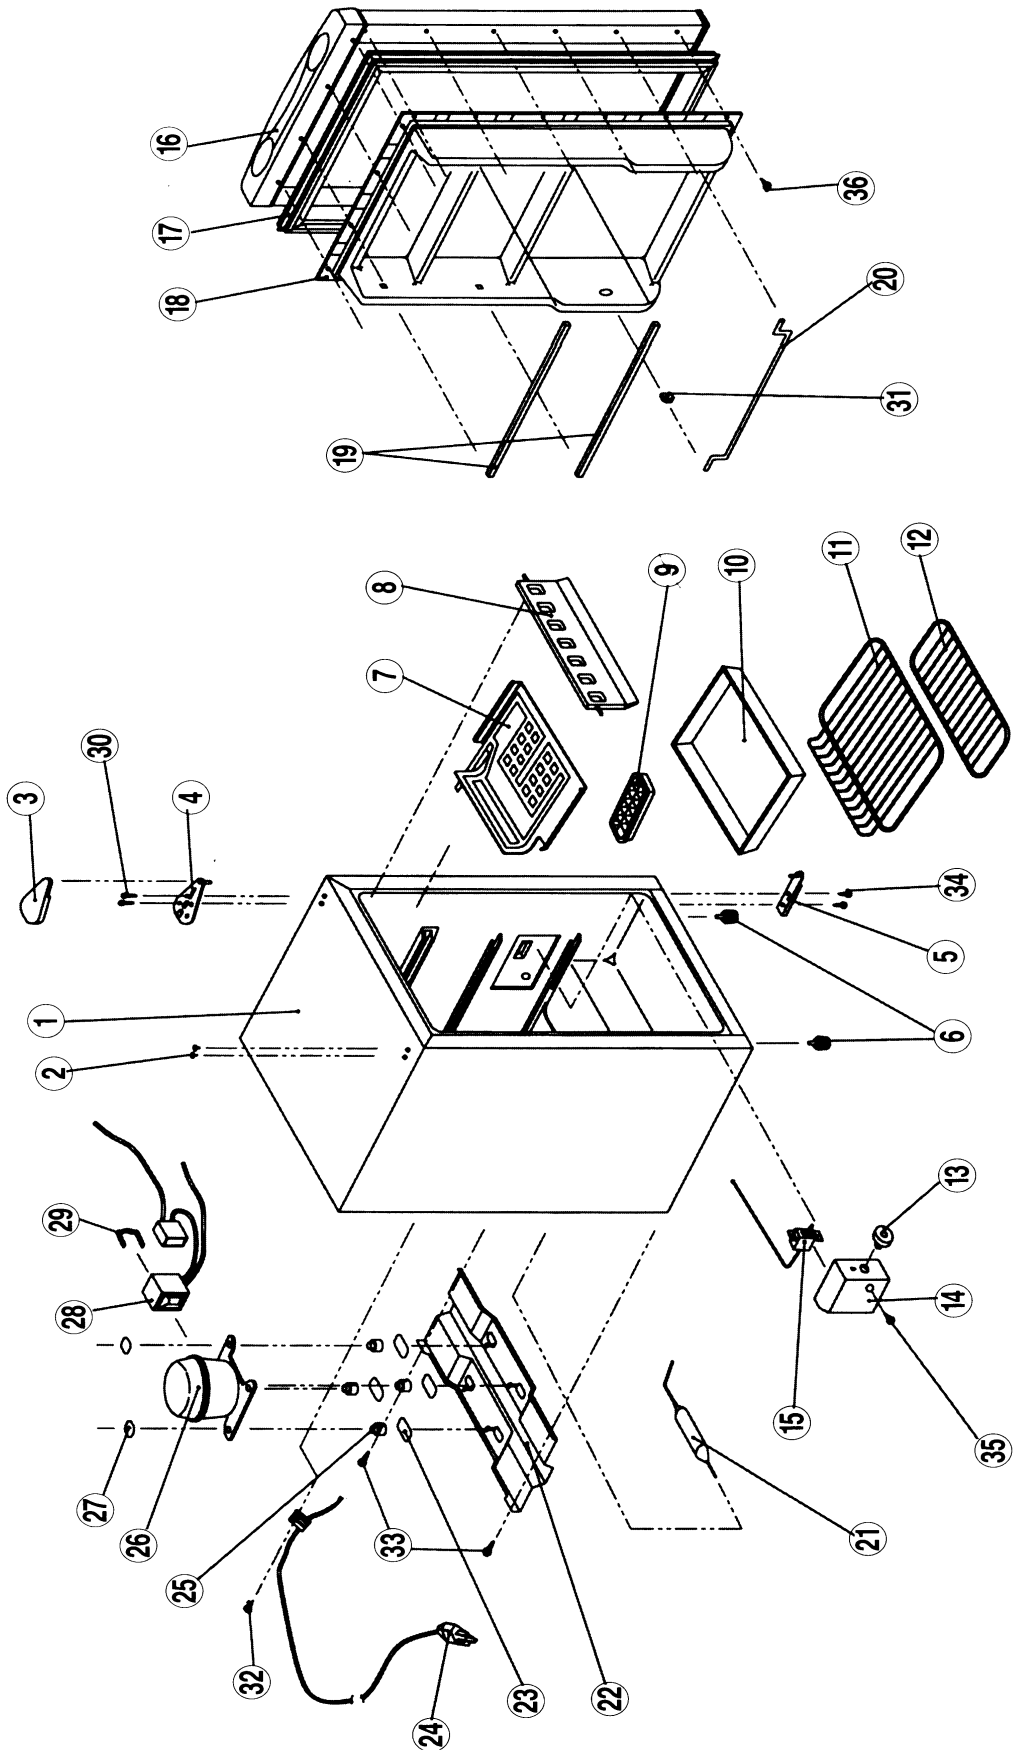

S/M No. : FR092R0010

DAEWOO

Service Manual

Refrigerator

Model: FR-092R

(FOR USA, CANADA)

DAEWOO ELECTRONICS CO., LTD.

1. EXPLODED VIEW

2. PARTS LIST

NO.	PART CODE	PART NAME	Q'TY	REMARK
1	PFCU00B015	CABINET URETHANE ASSEMBLY	1	
2	3010927900	CABINET HOLE CAP	2	
3	3011409400	TOP HINGE COVER	1	
4	3012910600	TOP HINGE ASSEMBLY	1	
5	3012910500	BOTTOM HINGE ASSEMBLY	1	
6	3012103300	ADJUSTABLE FOOT	2	
7	3017000210	EVAPORATOR ASSEMBLY	1	
8	4016V53212	FREEZING COMPARTMENT DOOR	1	
9	4002A30420	ICE CUBE TRAY	1	
10	4004D54110	DRIP TRAY FOR DEFROSTING	2	
11	4016V55112	WIRE SHELF (TOP)	1	
12	4016V55212	WIRE SHELF (BOTTOM)	1	
13	4006D70027	CONTROL SWITCH KNOB	1	
14	3010505400	CONTROL BOX	1	
15	3018301001	THERMOSTAT	1	
16	PFRU00B015	DOOR URETHANE ASSEMBLY	1	
17	3012302720	DOOR GASKET ASSEMBLY	1	
18	3017405600	DOOR LINER	1	
19	3019004810	DOOR POCKET BAR (TOP)	2	
20	3019012120	DOOR POCKET BAR (BOTTOM)	1	
21	3016801300	DRYER	1	
22	4016U3302E	COMPRESSOR BASE	1	
23	4001E09021	COMPRESSOR WASHER(BOTTOM)	4	
24	4006D17101	POWER CORD ASSEMBLY	1	
25	4001E09013	COMPRESSOR ABSORBER	4	
26	3951105F10	COMPRESSOR	1	
27	4001E09030	COMPRESSOR WASHER(TOP)	4	
28	3018116102	RELAY SWITCH ASSEMBLY	1	
29	3816100100	RELAY BAND	1	
30	3016000301	MACHINE SCREW	2	
31	3010702000	BOTTOM VINYL COATED WIRE BAR BUSH	2	
32	7112401011	TAPPING SCREW	1	
33	7122501211	TAPPING SCREW	2	
34	7147501411	TAPPING SCREW	2	
35	7112402011	TAPPING SCREW	1	
36	7112401011	TAPPING SCREW	20	