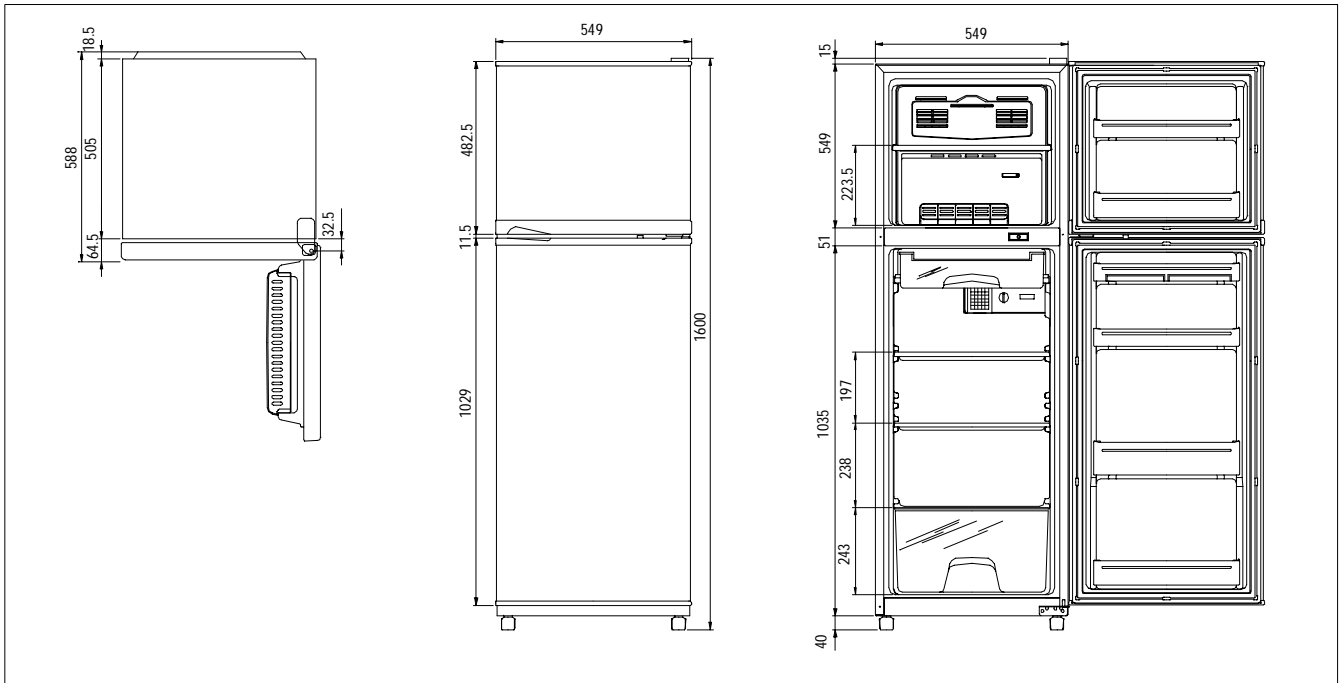

DAEWOO

Service Manual

Refrigerator

Model: FR-2704

DAEWOO ELECTRONICS CO., LTD.

FR-2704 LEAFLET

1. EXTERNAL VIEWS

2. DOOR COLOR SPECIFICATION

2-1. Assembly Urethan Freezer Door

Refrigerant	R12				R134a			
Color Type	Dull Lamina Sheet	High Glossy lamina sheet	Normal PCM	High Glossy Bright PCM	Dull Lamina Sheet	High Glossy Lamina sheet	Normal PCM	High Glossy Bright PCM
Part Code	×	PFFT00J080	×	PFFT00J090	×	PFFT00J085	×	PFFT00J095

2-2. Assembly Urethan Refrigerator Door

1) Key Type

Refrigerant	R12				R134a			
Color Type	Dull Lamina Sheet	High Glossy lamina sheet	Normal PCM	High Glossy Bright PCM	Dull Lamina Sheet	High Glossy Lamina sheet	Normal PCM	High Glossy Bright PCM
Part Code	×	PFRT00J080	×	PFRT00J090	×	PFRT00J085	×	PFRT00J095