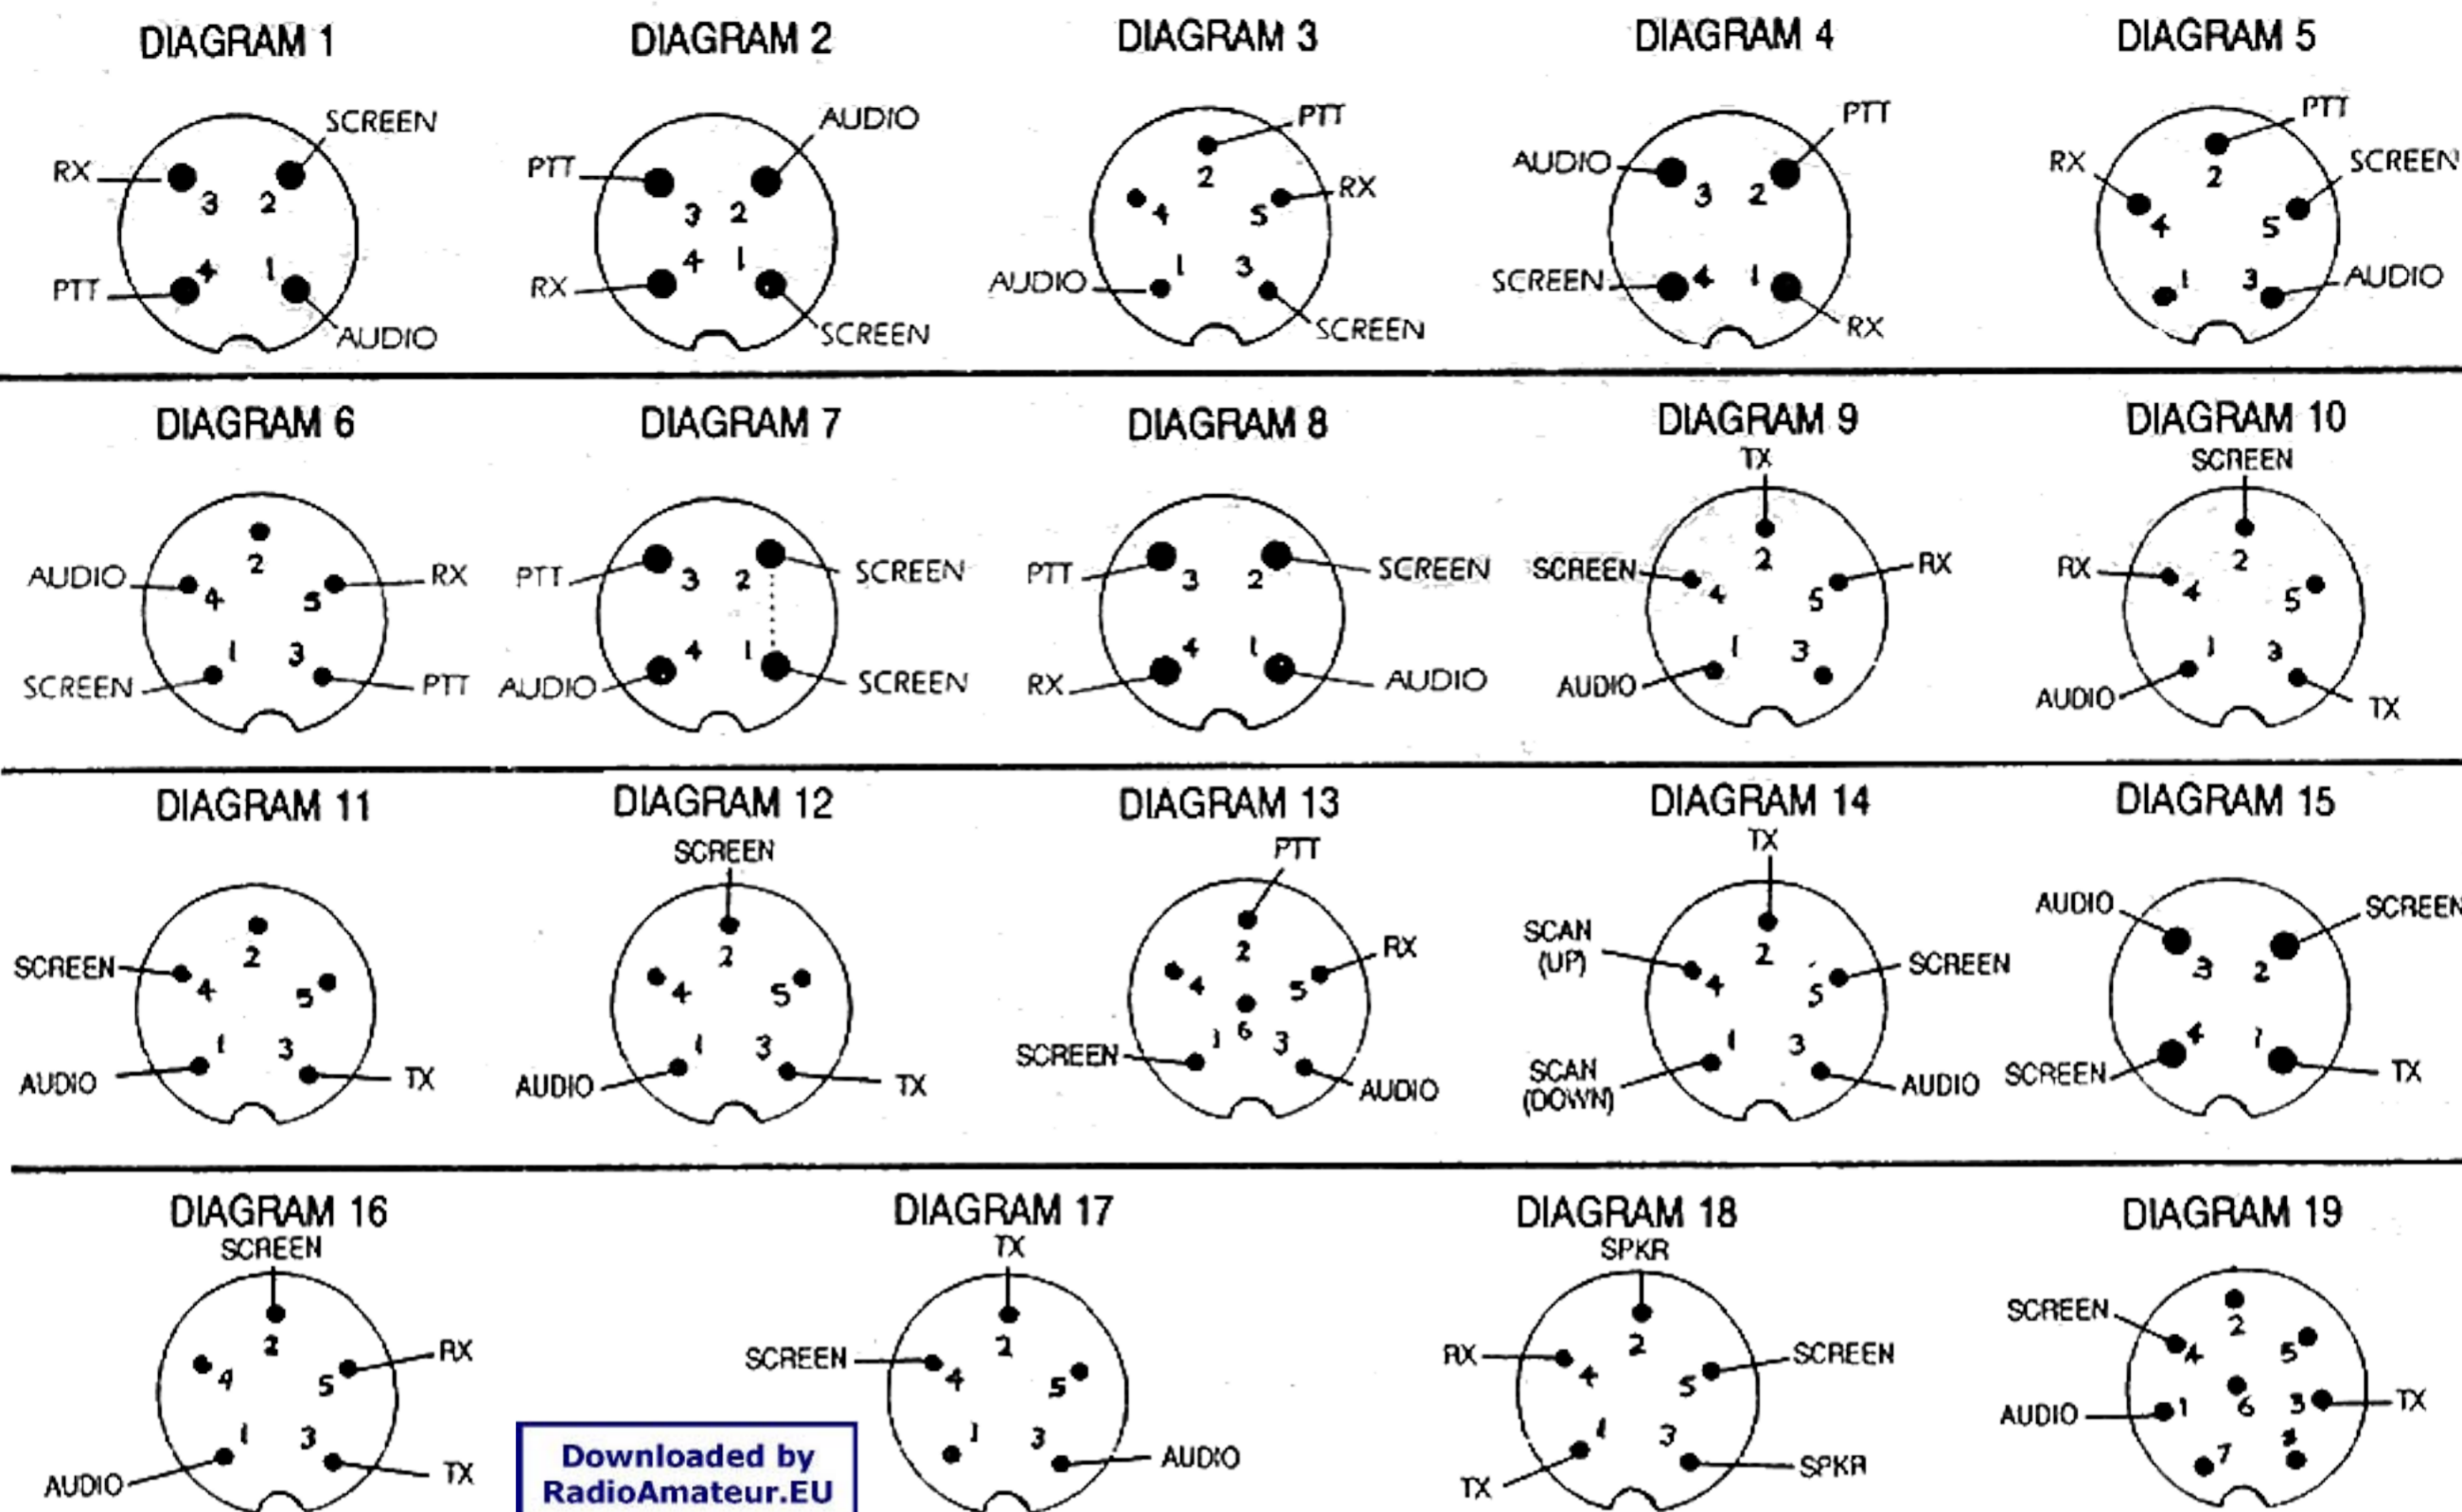

A COMPREHENSIVE GUIDE TO MICROPHONE WIRINGS

We receive many enquiries regarding mike wirings and we hope this listing covers most of the common permutations plus a few oddball ones also. The diagrams illustrated below are of the mike plug solder pin end with the guide at the bottom.

SOME COMMON MIKE CONNECTIONS

MIKE TYPE	AUDIO	PTT	RX	EARTH
ALTAI STD	YELLOW	RED	BLACK	SCREEN
ALTAI POWER	RED	WHITE	BLUE	SCREEN + BLACK
ASTATIC	WHITE	RED	BLACK	SCREEN + BLUE
COBRA	WHITE	RED	BLACK	SCREEN + BLUE
DENSEI	RED	WHITE	BLUE	SCREEN + BLACK
HAMLESON 4200/232	YELLOW	RED	BLUE	SCREEN + BLUE
HAMLESON 4500	RED	YELLOW	RED	SCREEN + BLACK
HAM RELAX	RED	WHITE	BLUE	SCREEN + BLACK
K40	WHITE	RED	BLUE	SCREEN + BLACK
OPEK STD MK	WHITE	RED	BLUE	SCREEN
OPEK POWER MIC	RED	WHITE	BLACK	SCREEN + BLACK
REALISTIC	WHITE	RED	BLUE	SCREEN + BLUE
SADELTA	WHITE	BROWN	GREEN	SCREEN
SOUNDLAB	RED	WHITE	GREEN	SCREEN + BLACK
SIRTEL	RED	WHITE	BLUE	SCREEN + BLACK
TURNER HAND MIKES	WHITE	BLACK	RED	SCREEN
TURNER EXPANDER	WHITE	BLUE	BLACK	SCREEN + RED
VOICELAB	RED	WHITE	BLUE	SCREEN + BLACK